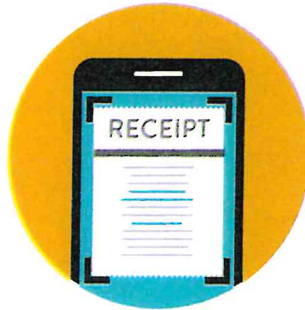

Thanks for helping our school get what it needs!

LEARN MORE ABOUT THESE CHANGES AT

BTFE.COM

EARN CASH FOR OUR SCHOOL

NO MORE CLIPPING. ALL YOU NEED IS YOUR SMARTPHONE.

The NEW and improved Box Tops mobile app uses state-of-the-art technology to scan your store receipt, find participating products and instantly add Box Tops to our school's earnings online.

LOOK FOR THE NEW LABEL:

HERE'S HOW IT WORKS:

BUY BOX TOPS PRODUCTS

You can find Box Tops on hundreds of products throughout the store.

SCAN YOUR RECEIPT

Use the app to snap a photo of your receipt within 14 days of purchase.

EARN CASH FOR OUR SCHOOL

Box Tops earnings are identified and automatically updated at BTFE.com.

You do not need to clip or send Box Tops labels to school.

BOX TOPS CLIPS ON PACKAGES

Traditional Box Tops clips are being phased out of production but may continue to be found on many products throughout the store as packages transition to the new Box Tops labels. **You can still clip these and send them to school.** Please make sure each clip has a valid expiration date.